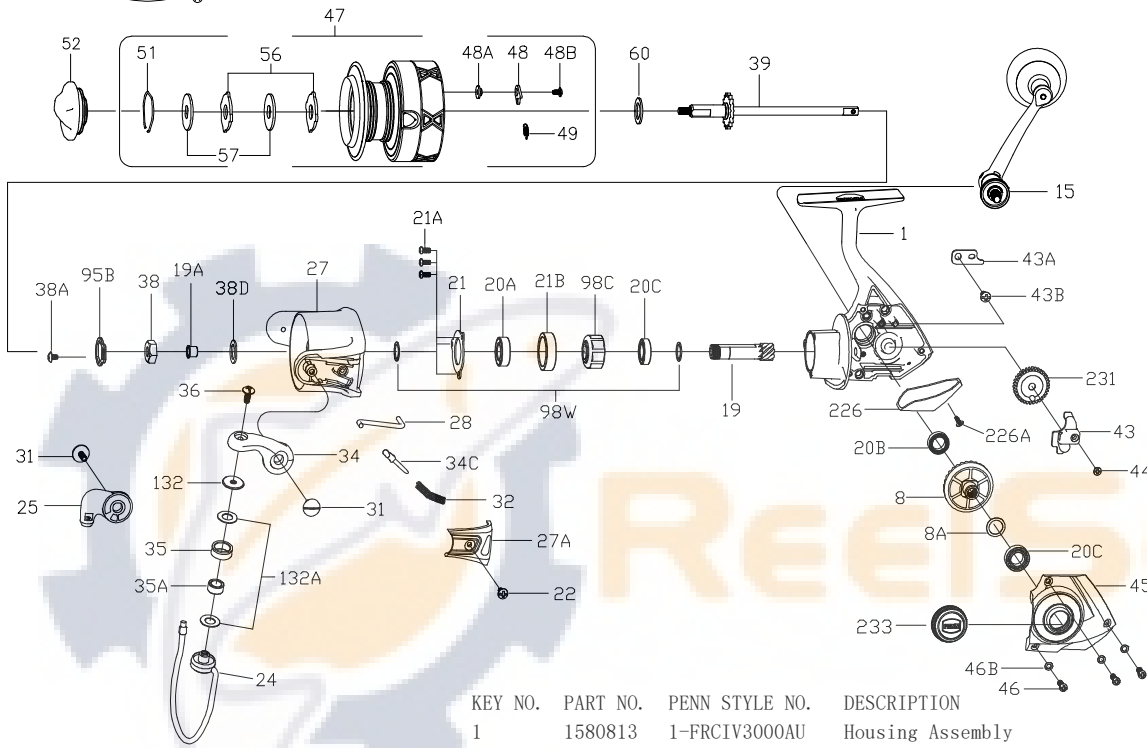

PARTS LIST FOR MODEL FRCIV3000AU

KEY NO.	PART NO.	PENN STYLE NO.	DESCRIPTION
25	1308056	25-CFT3000	Bail Holder
27	1524121	27-FRCIII3000	Rotor
27A	1308059	27A-CFT3000	Bail Pivot Cover
28	1308061	28-CFT3000	Trip Lever
31	1308063	31-CFT3000	Bail Arm Screw (2 req)
32	1191586	32-3000SG	Bail Spring
34	1308064	34-CFT3000	Bail Arm
34C	1308065	34C-CFT3000	Pivot Arm
35	1308066	35-CFT3000	Line Roller
35A	1308067	35A-CFT3000	Line Roller Bushing
36	1191699	36-3000SG	Bail Stud Screw
38	1191728	38-3000SG	Rotor Nut
38A	1308069	38A-CFT3000	Rotor Locking Plate Screw
38D	1308070	38D-CFT3000	Rotor Nut Washer
39	1365725	39-FRCII3000	Main Shaft Assembly
43	1200531	43-4000SG	Crosswind Block
43A	1191818	43A-3000SG	Crosswind Block Plate
43B	1191826	43B-3000SG	Crosswind Block Plate Screw
44	1191843	44-3000SG	Crosswind Block Screw
45	1514335	45-FRCIII3000LE	Housing Cover Assy
46	1191901	46-3000SG	Housing Cover Screw (3 req)
46B	1191907	46B-3000SG	Housing Cover Washer (3 req)
47	1577490	47-FRCIV3000	Spool Assembly
48	1211604	48-3000SG	Click Tongue
48A	1214226	48A-3000SG	Click Tongue Washer
48B	1214189	48B-3000SG	Spool Click Screw
49	1211605	49-3000SG	Click Tongue Spring
51	1308078	51-CFT3000	Drag Retaining Ring
52	1514314	52-FRCIII3000	Drag Knob Assembly
56	1308080	56-CFT3000	Drag Washer (2 req)
57	1192043	57-3000SG	Keyed Washer (2 req)
60	1192060	60-3000SG	Thrust Washer
95B	1308081	95B-CFT3000	Rotor Locking Plate
98C	1308082	98C-CFT3000	Clutch/Sleeve Assembly
98W	1204004	98W-3000PUR	Clutch Washer(2 req)
132	1192296	132-3000SG	Roller Washer
132A	1192302	132A-3000SG	Line Roller Washer (2 req)
226	1308083	226-CFT3000	Rear Cover
226A	1192473	226A-3000SG	Rear Cover Screw
231	1192498	231-3000SG	Crosswind Gear
233	1514304	233-FRCIII1000	Bearing Cover Assy
1	1580813	1-FRCIV3000AU	Housing Assembly
8	1308047	8-CFT3000	Main Gear
8A	1191028	8A-3000SG	Shim
15	1580814	15-FRCIV3000AU	Handle Assembly
19	1191231	19-3000SG	Pinion Gear
19A	1191252	19A-3000SG	Pinion Bushing
20A	1308051	20A-CFT3000	Upper Pinion Ball Bearing
20B	1203974	20B-3000PUR	Ball Bearing
20C	1203975	20C-3000PUR	Ball Bearing(2 req)
21	1308052	21-CFT3000	Bearing Retainer
21A	1192644	21A-3000SG	Bearing Retainer Screw (3 req)
21B	1308053	21B-CFT3000	Collar
22	1203997	43B-3000PUR	Screw
24	1308054	24-CFT3000	Bail Wire